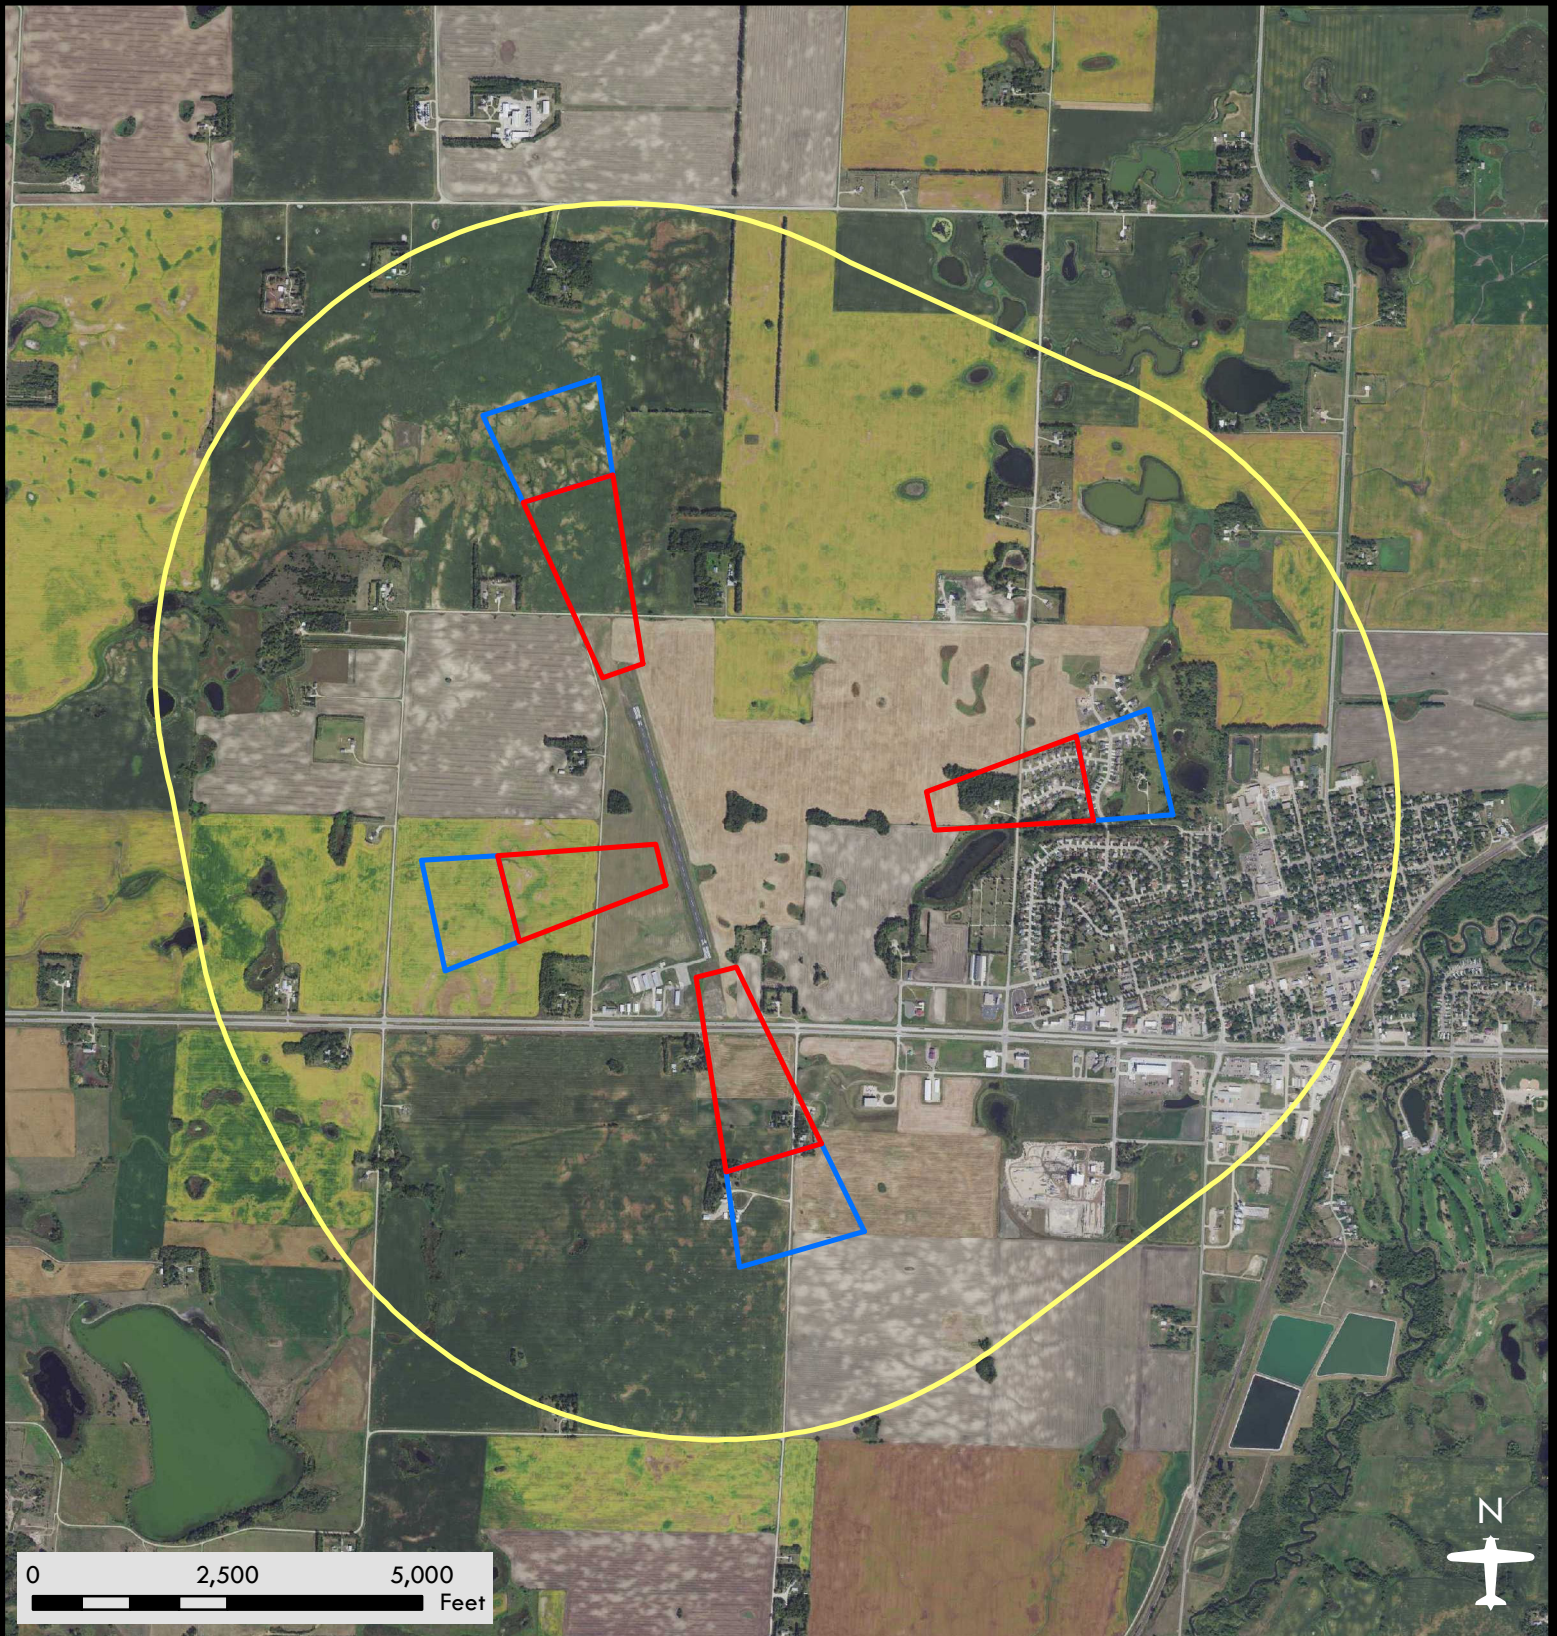

# Hawley Municipal Airport

Airport Safety Zones

Date: 08/08/2018

## Legend

-  Zone A
-  Zone B
-  Zone C

**DISCLAIMER:** This is not an official zoning map. To view the official map and ordinance for this airport, please visit the Airport Zoning Information Warehouse at <https://www.dot.state.mn.us/aero/planning/zoning-warehouse.html>. The State of Minnesota makes no representations or warranties expressed or implied, with respect to the reuse of the data provided herewith regardless of its format or the means of its transmission. There is no guarantee or representation to the user as to the accuracy, currency, suitability, or reliability of this data for any purpose. The user accepts the data "as is." The State of Minnesota assumes no responsibility for loss or damage incurred as a result of any user's reliance on this data. All maps and other material provided herein are protected by copyright. Permission is granted to copy and use the materials herein.